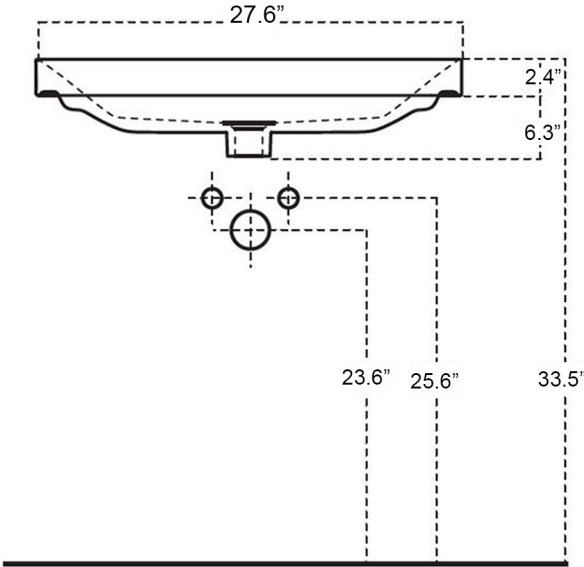

Luxury 70

Features

- Bathroom Sink
- Glossy White Finish
- Wall Mount or Countertop (Vessel) Installation
- Available with One, Three, or No Faucet Hole
- Three Faucet Hole Option is Available in 4" or 8" Spread
- Available with Soap Dispenser Hole Option to the Left or Right of Faucet Hole
- With Overflow

* WS Bath Collections reserves the right to revise dimensions or information on this sheet without notice

Collection Luxury	Model Luxury 70	Dimensions Metric <i>1 inch = 2.54 cm</i> <i>1 inch = 25.4 mm</i>	 1051 Lea Drive - Collegeville, PA 19426 Tel. 215 513 9400 - Fax 610 831 0215 www.ws bathcollections.com - info@ws bathcollectins.com
-----------------------------	-----------------------------	---	---

Product Specs Sheets

Collection
Luxury

Model |
Luxury 70

Dimensions Metric
1 inch = 2.54 cm
1 inch = 25.4 mm

WS[®]
BATH
COLLECTIONS

1051 Lea Drive - Collegeville, PA 19426
Tel. 215 513 9400 - Fax 610 831 0215
www.ws bathcollections.com - info@ws bathcollectins.com

MOUNTING HARDWARE

Wall-mount installation

Vessel/ countertop installation

Bolts

Silicone (*optional*)

Collection
Luxury

Model |
Luxury 70

Dimensions Metric
1 inch = 2.54 cm
1 inch = 25.4 mm