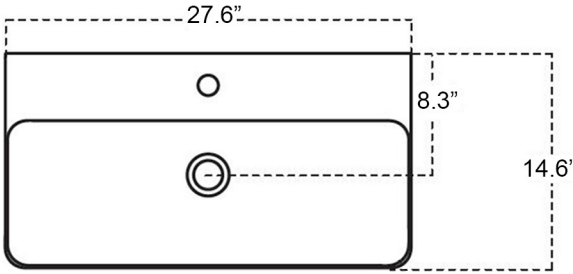

Luxury 70

Features

- Bathroom Sink
- Glossy White Finish
- Wall Mount or Countertop (Vessel) Installation
- Available with One, Three, or No Faucet Hole
- Three Faucet Hole Option is Available in 4" or 8" Spread
- Available with Soap Dispenser Hole Option to the Left or Right of Faucet Hole
- With Overflow

* WS Bath Collections reserves the right to revise dimensions or information on this sheet without notice

Collection Luxury	Model Luxury 70	Dimensions Metric <i>1 inch = 2.54 cm</i> <i>1 inch = 25.4 mm</i>	 1051 Lea Drive - Collegeville, PA 19426 Tel. 215 513 9400 - Fax 610 831 0215 www.ws bathcollections.com - info@ws bathcollectins.com
-----------------------------	-----------------------------	---	---

Product Specs Sheets

Collection
Luxury

Model |
Luxury 70

Dimensions Metric
1 inch = 2.54 cm
1 inch = 25.4 mm

WS[®]
BATH
COLLECTIONS

1051 Lea Drive - Collegeville, PA 19426
Tel. 215 513 9400 - Fax 610 831 0215
www.ws bathcollections.com - info@ws bathcollectins.com

MOUNTING HARDWARE

Wall-mount installation

Vessel/ countertop installation

Bolts

Silicone (*optional*)

Collection
Luxury

Model |
Luxury 70

Dimensions Metric
1 inch = 2.54 cm
1 inch = 25.4 mm